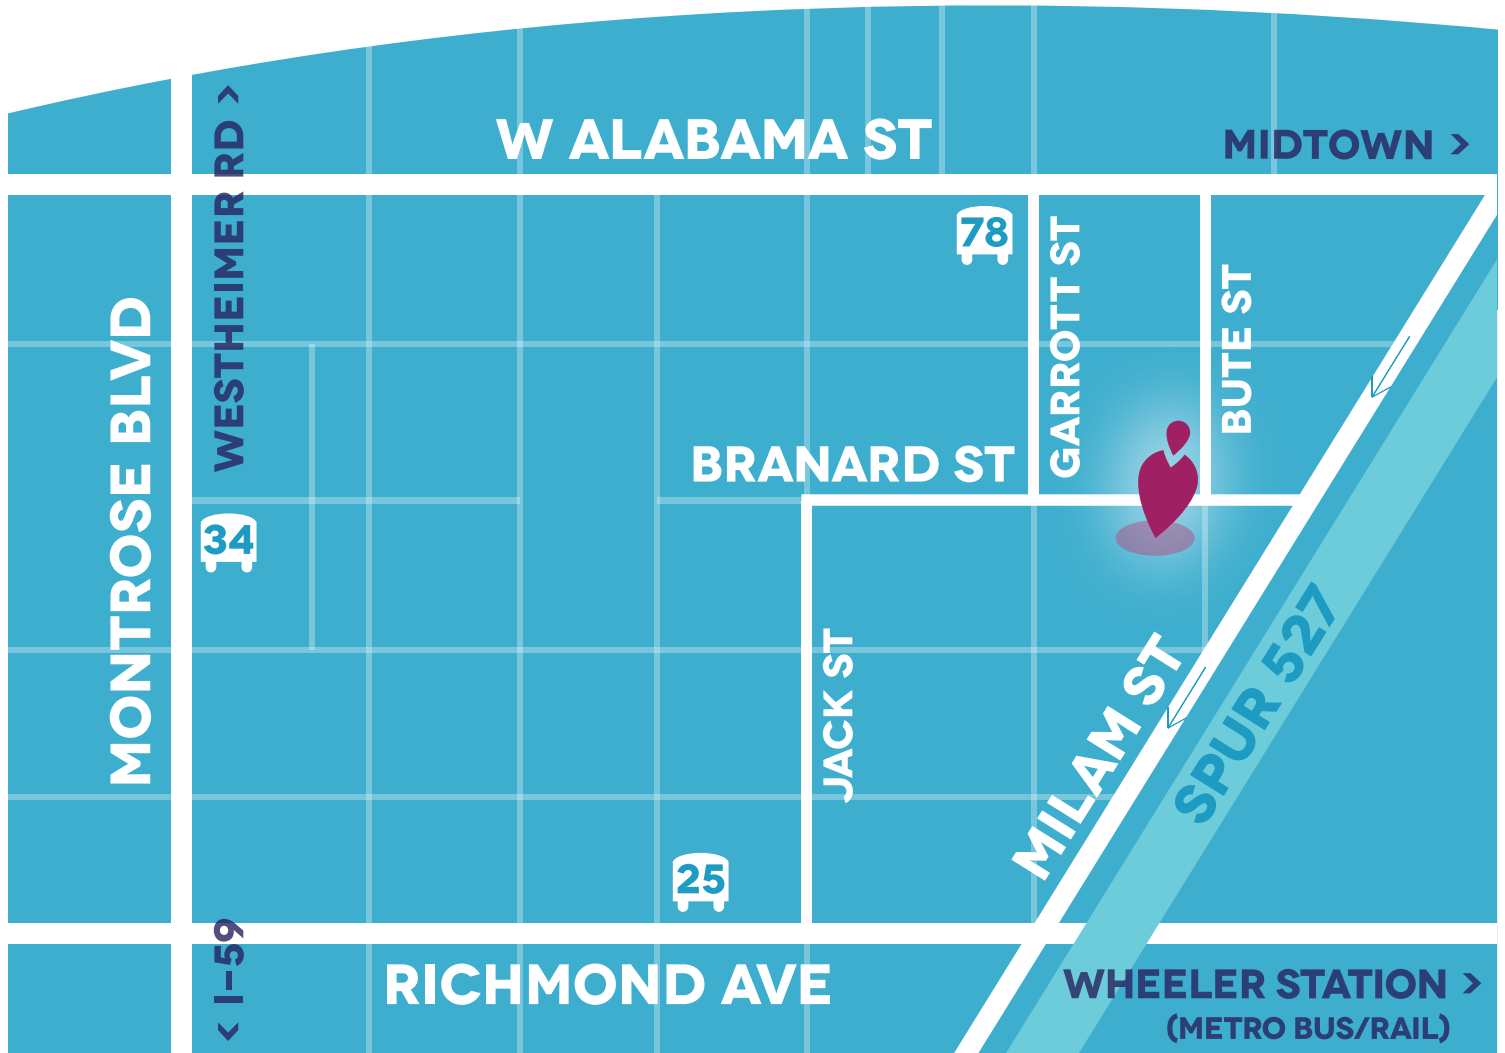

## Transit Map

401 Branard Street  
Houston, Texas 77006

#### **25 (RICHMOND)**

Go north on Jack St. or Greeley St. (3 blocks) then east on Branard St. (1 to 2 blocks)

#### **78 (ALABAMA)**

Go south on Garrott St. (2 blocks) then east on Branard St.

#### **WHEELER STATION**

Go west on Richmond Ave. (2 blocks). After underpass, go northeast on Milam St. (1/2 block) and north on Garrott St. (2-1/2 blocks). Go east on Branard St.